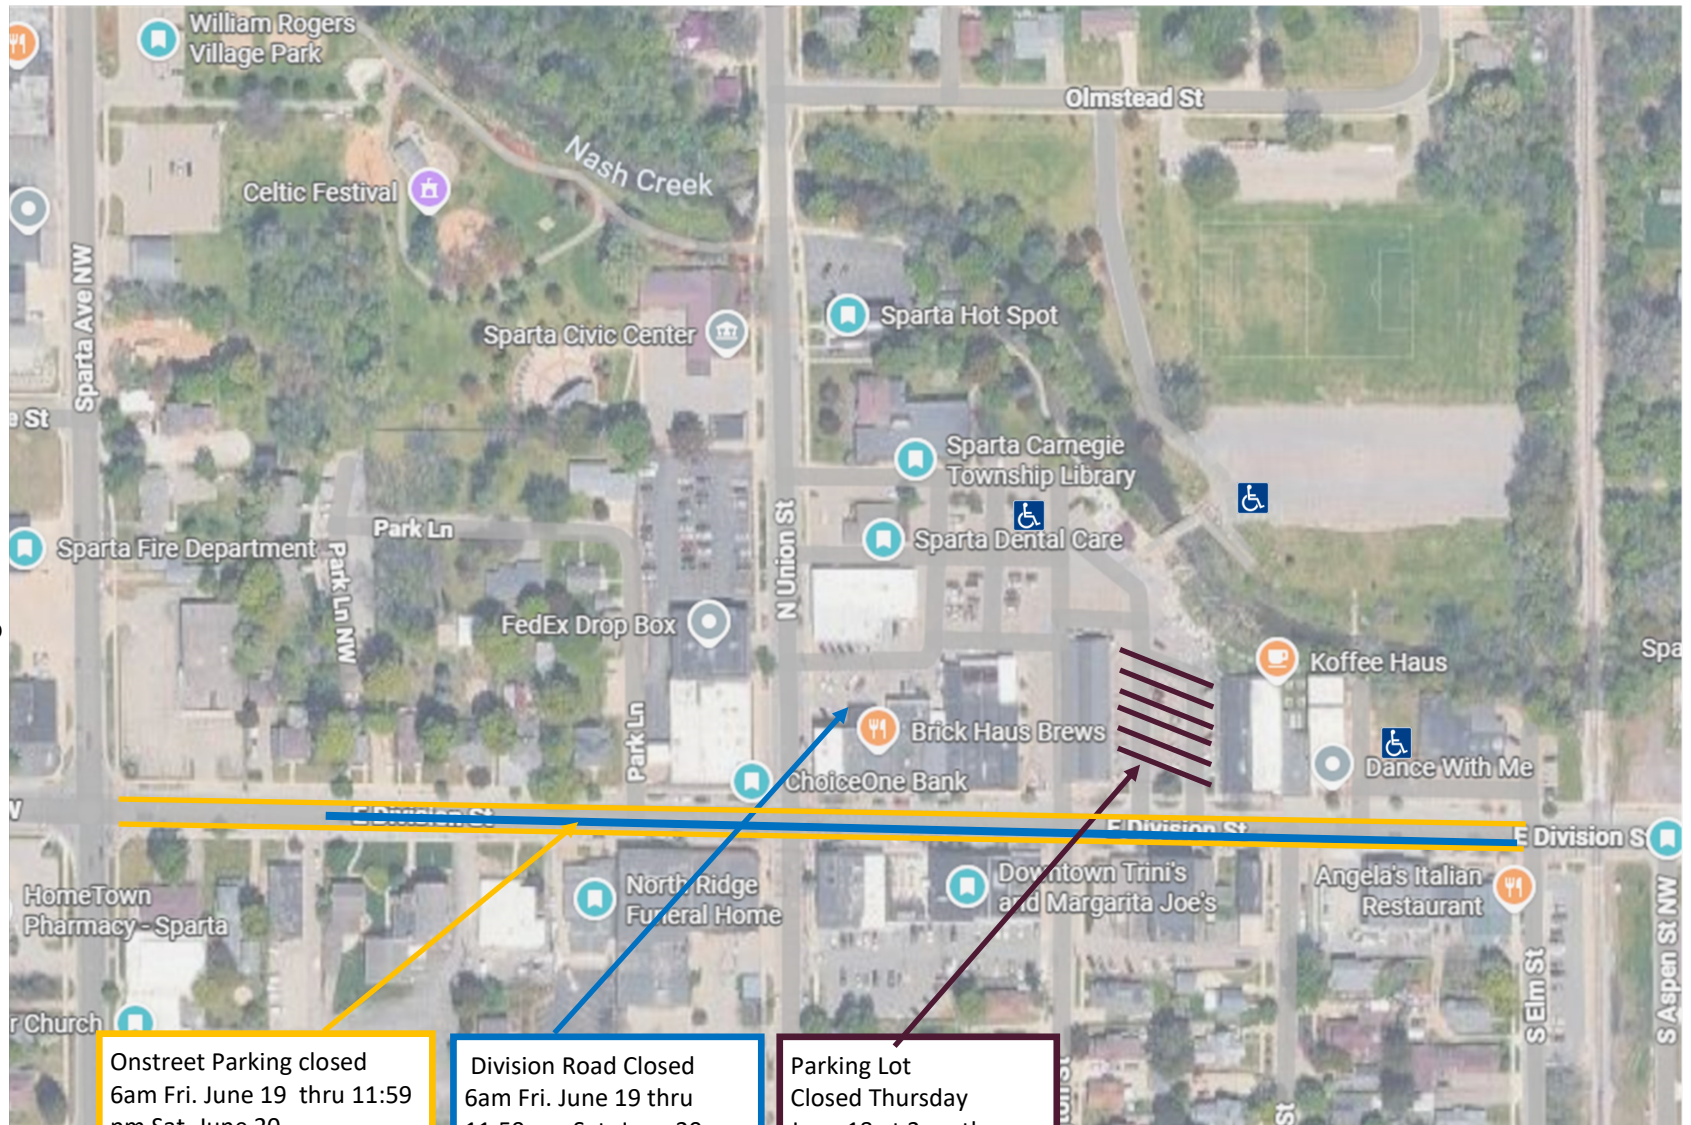

Beer & Brat Street Fest June 19 & 20, 2026

Road /Parking Lot Closure Map for Beer & Brat Street Fest

*Please thank your employees and customers for their willingness to park elsewhere during our festivities! We realize it is an inconvenience and are thankful for a community who opens their doorsteps to new visitors to town! Please forward all questions to The Chamber office (616) 887-2454 chamber@spartami.org

Onstreet Parking closed
6am Fri. June 19 thru 11:59 pm Sat. June 20

Division Road Closed
6am Fri. June 19 thru 11:59 pm Sat. June 20

Parking Lot
Closed Thursday
June 18 at 3pm thru noon Monday June 22