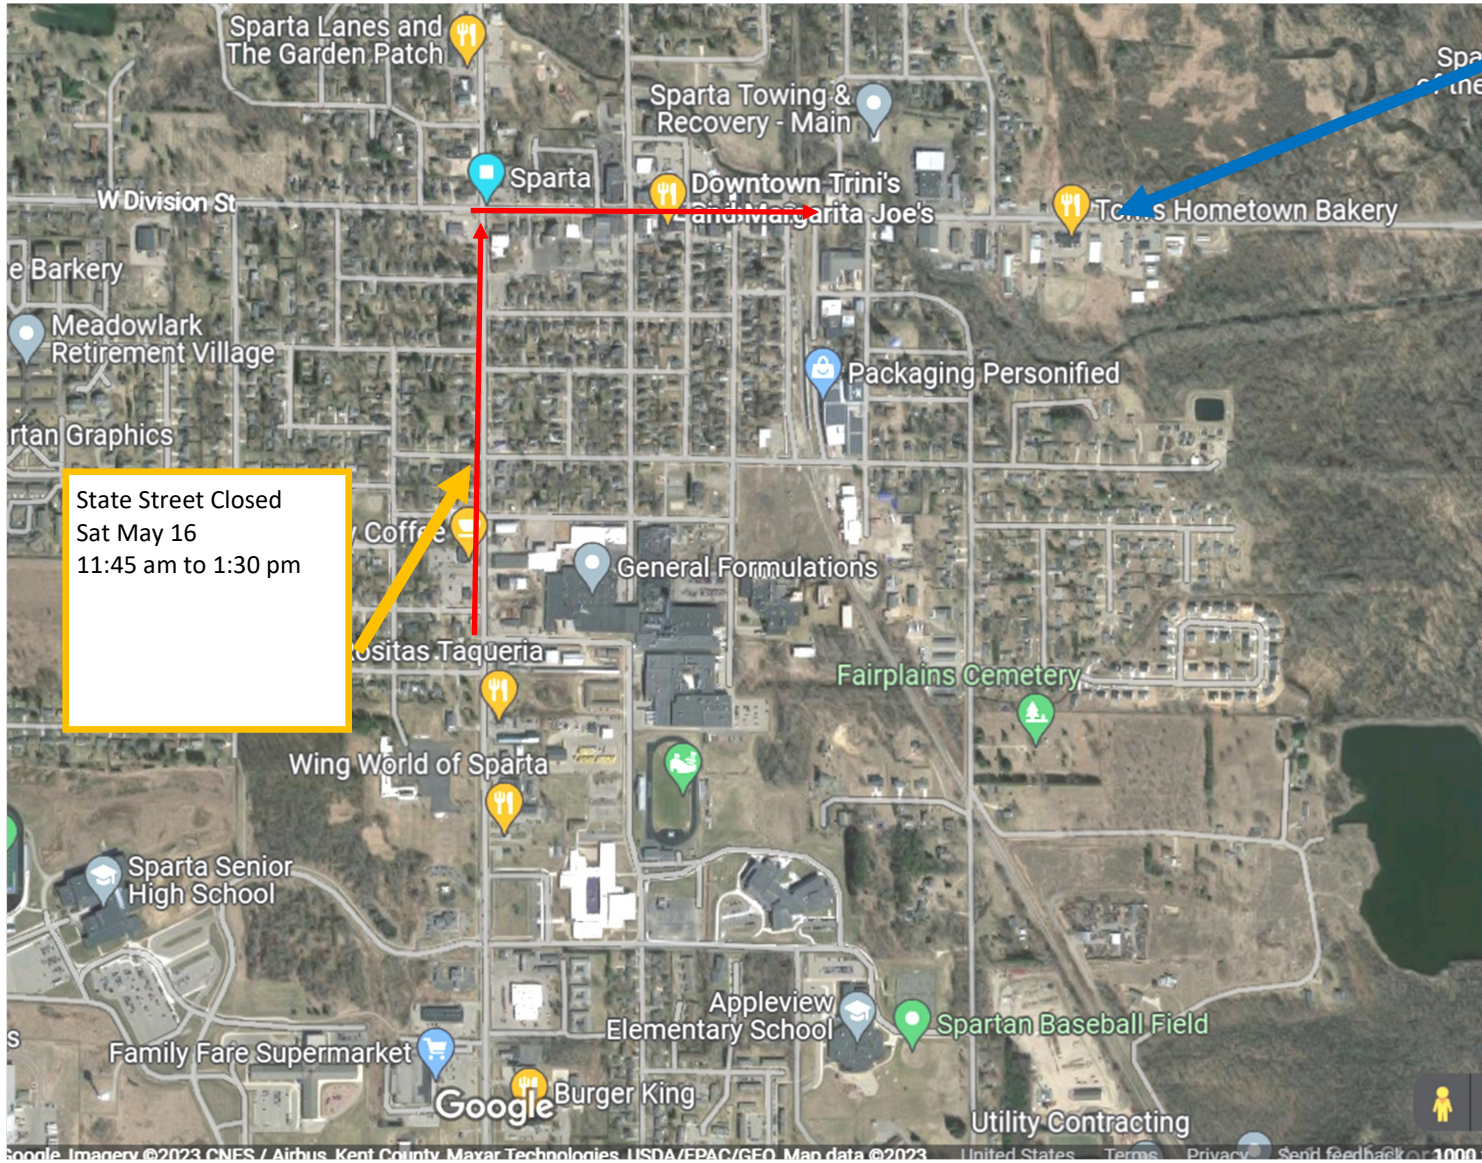

# Town & Country Days Road/Parking Lot Closure Map for Parade on Saturday, May 16, 2026

State Street Closed  
Sat May 16  
11:45 am to 1:30 pm

Division Road Closed  
11:45 am — 1:30 pm  
Sat May 16