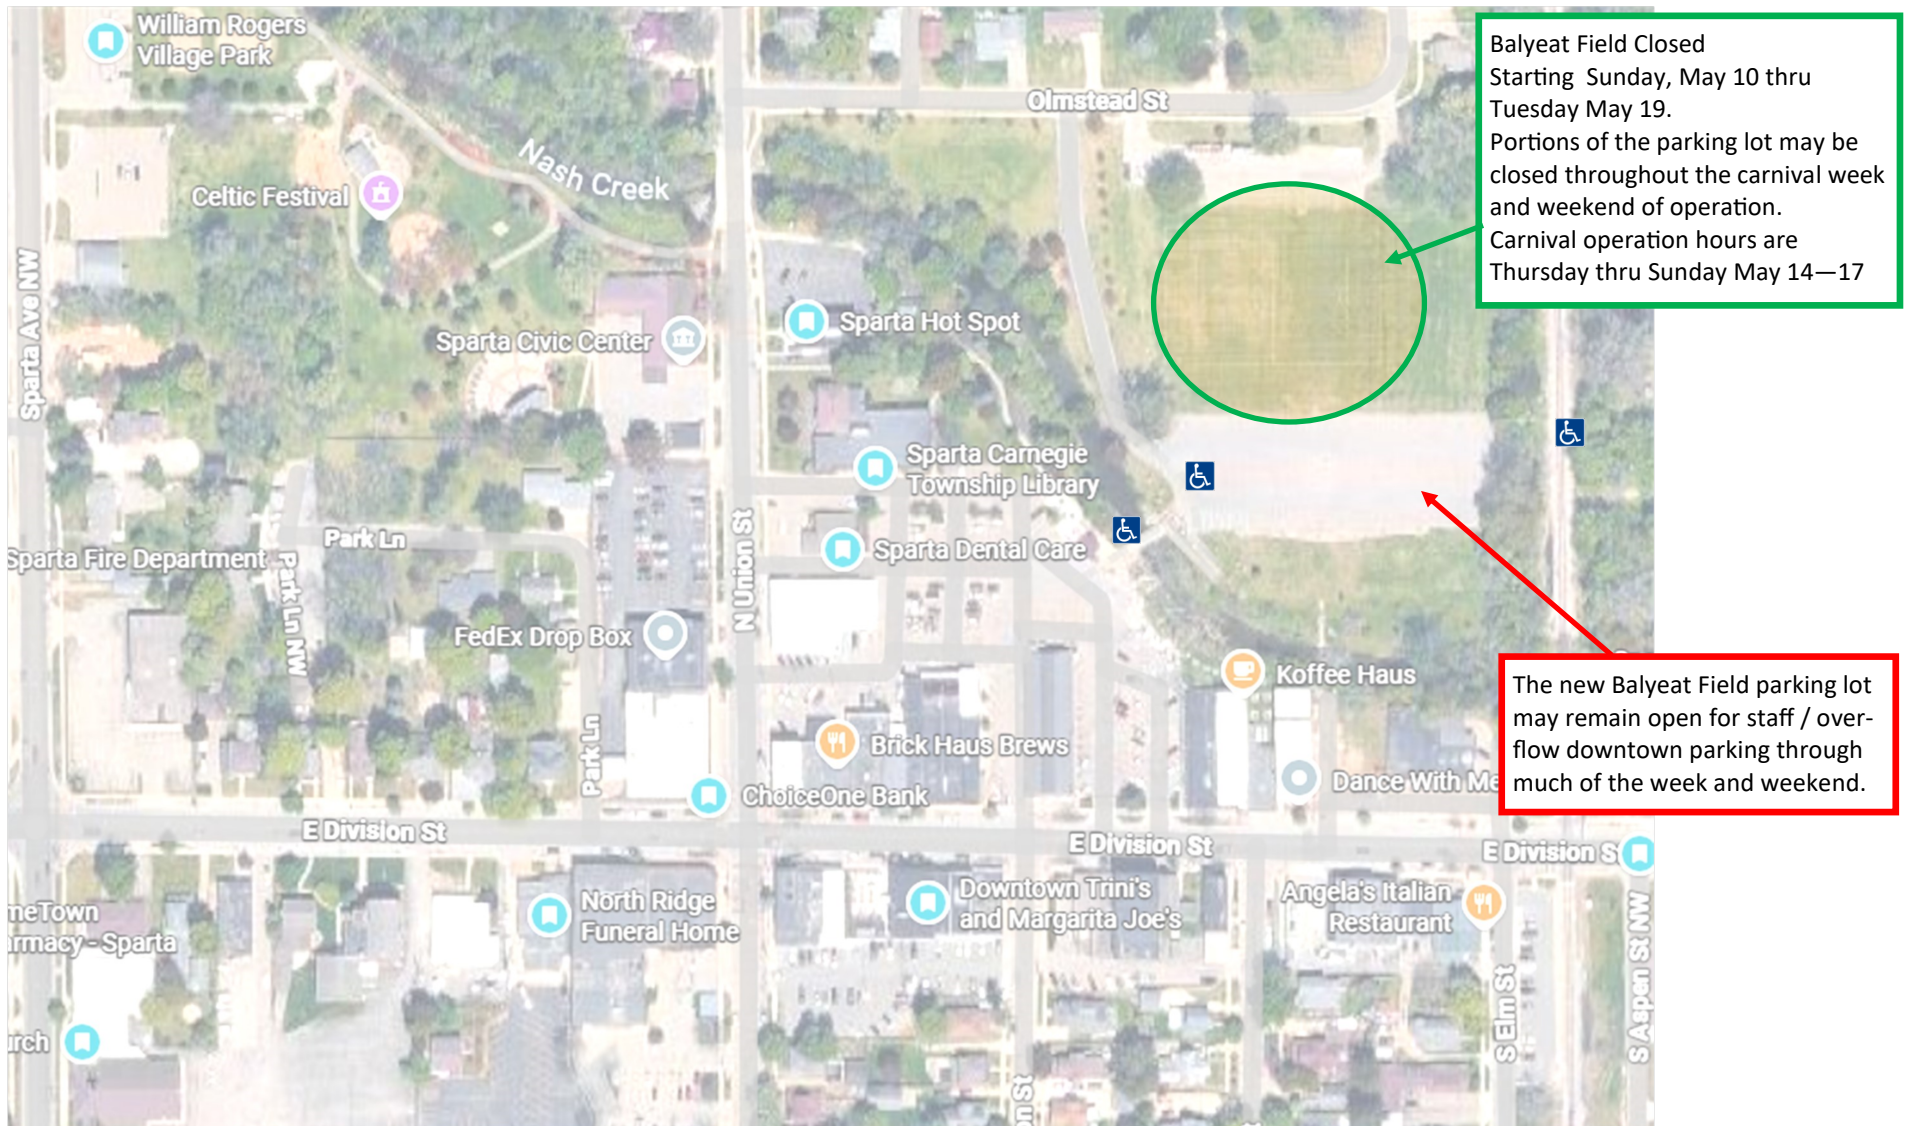

Town & Country Days Road/Parking Lot Closure Map for Carnival May 15-17, 2026

*Please thank your employees and customers for their willingness to park elsewhere during our festivities! We realize it is an inconvenience and are thankful for a community who opens their doorsteps to new visitors to town! Please forward all questions to The Chamber office (616) 887-2454 chamber@spartami.org